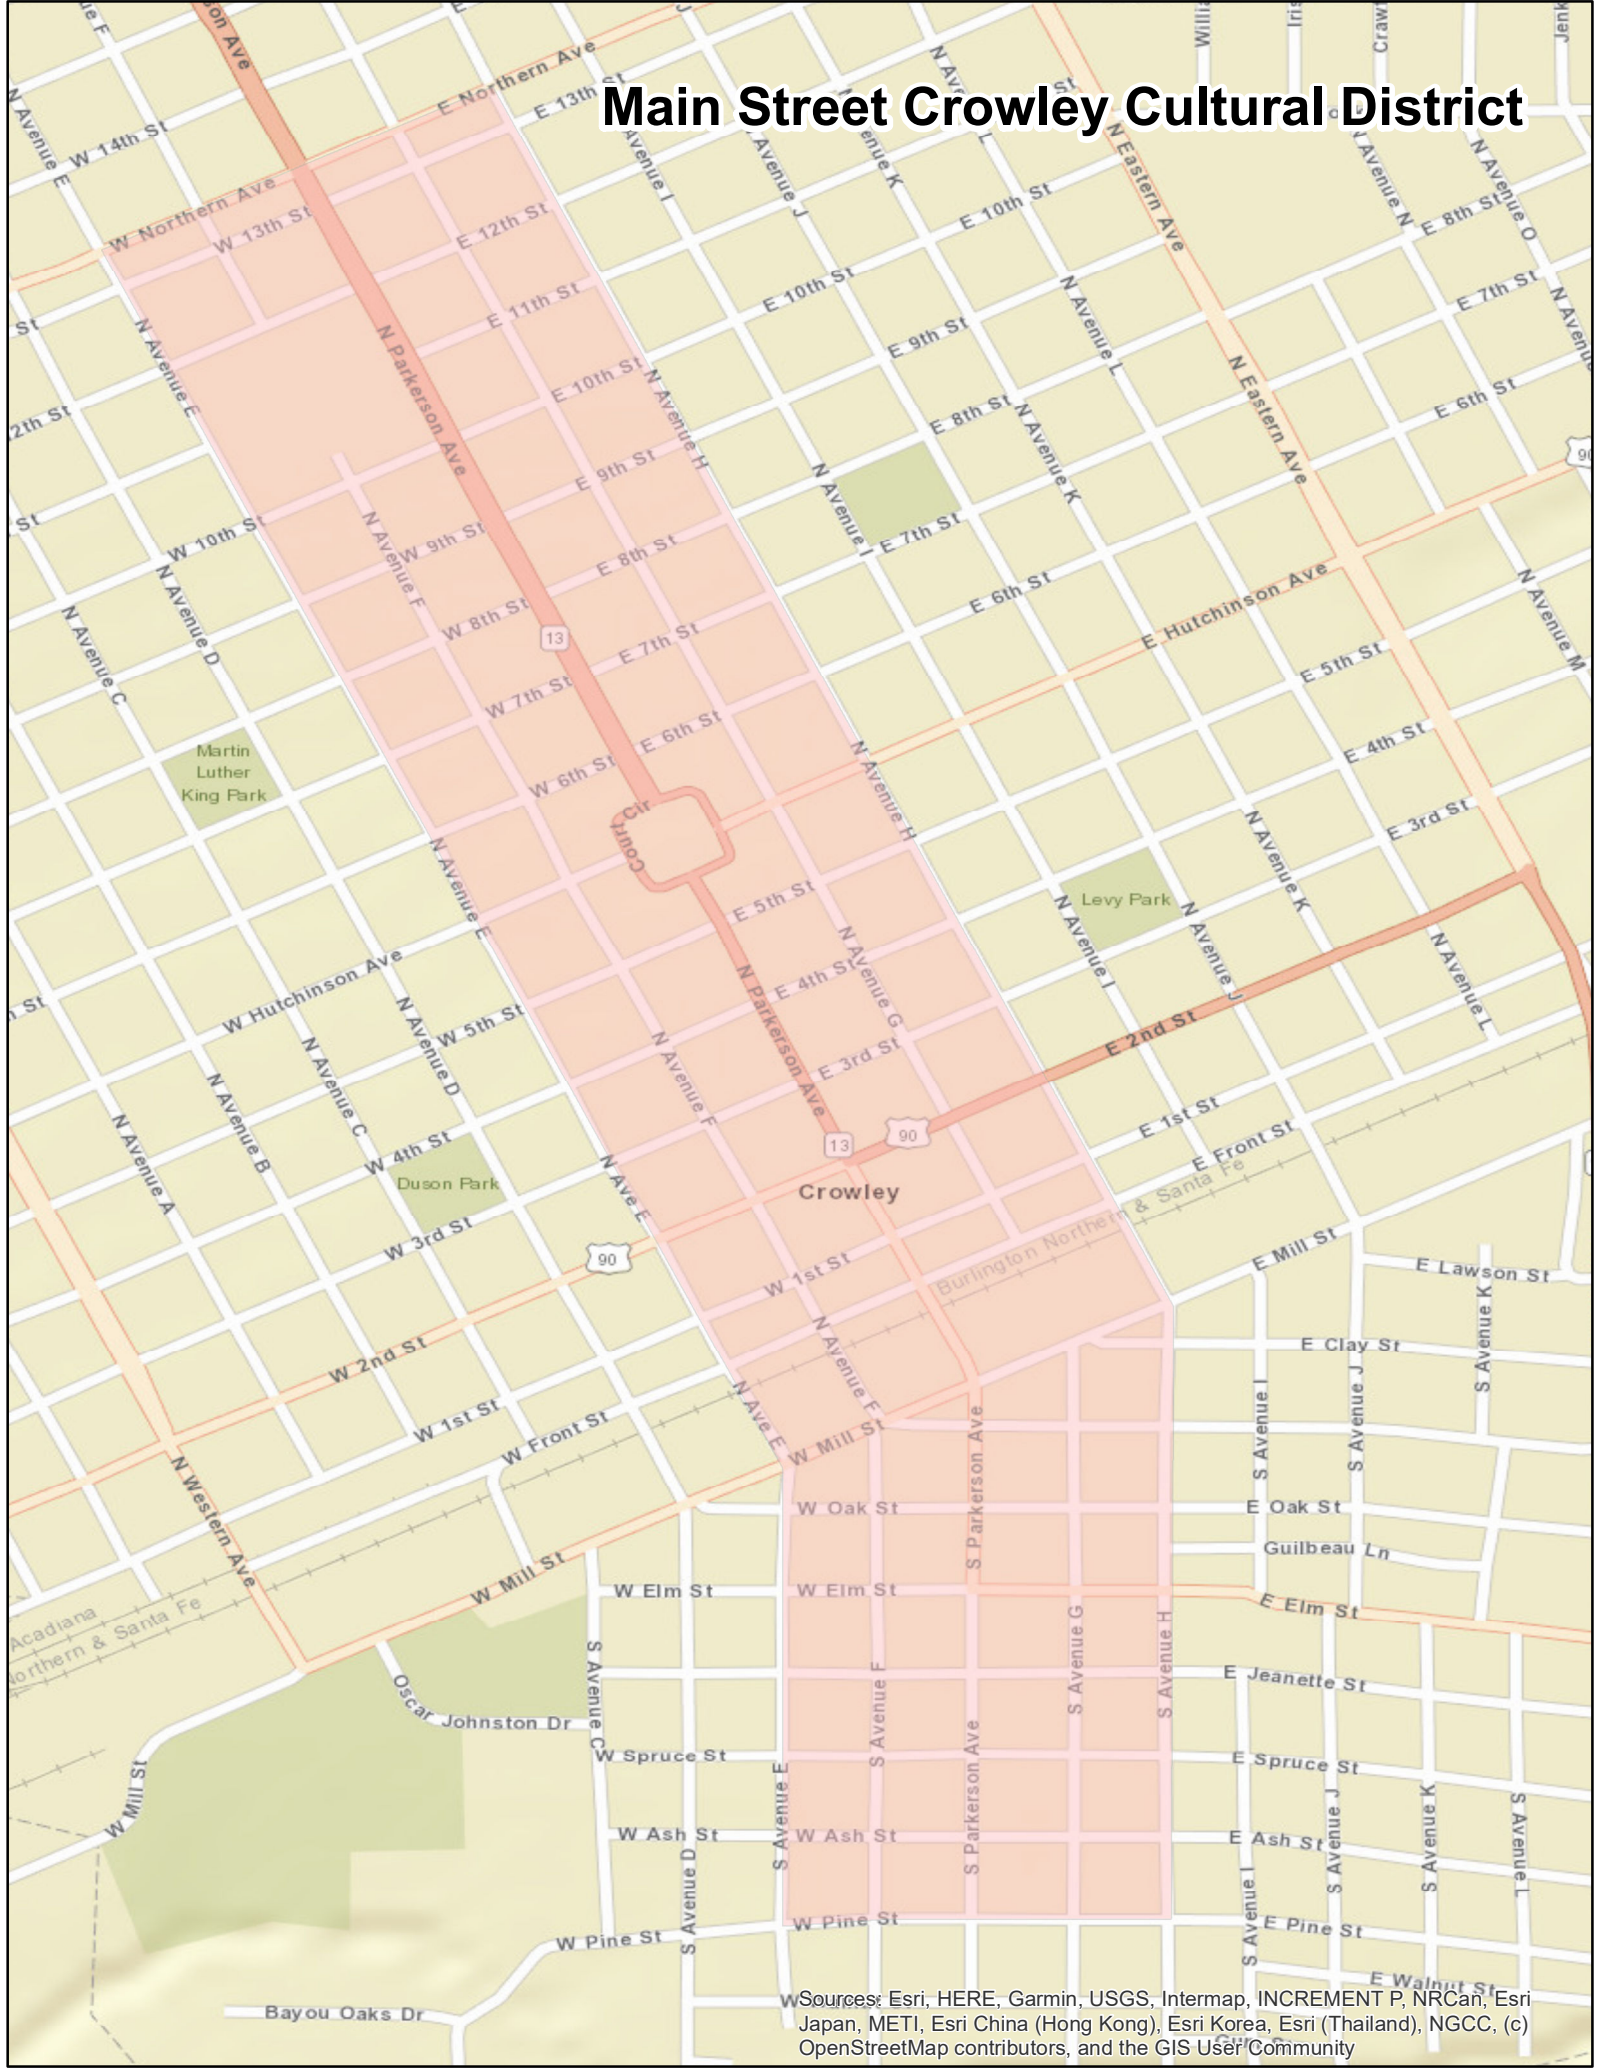

Main Street Crowley Cultural District

Source: Esri, HERE, Garmin, USGS, Intermap, INCREMENT P, NRCan, Esri Japan, METI, Esri China (Hong Kong), Esri Korea, Esri (Thailand), NGCC, (c) OpenStreetMap contributors, and the GIS User Community